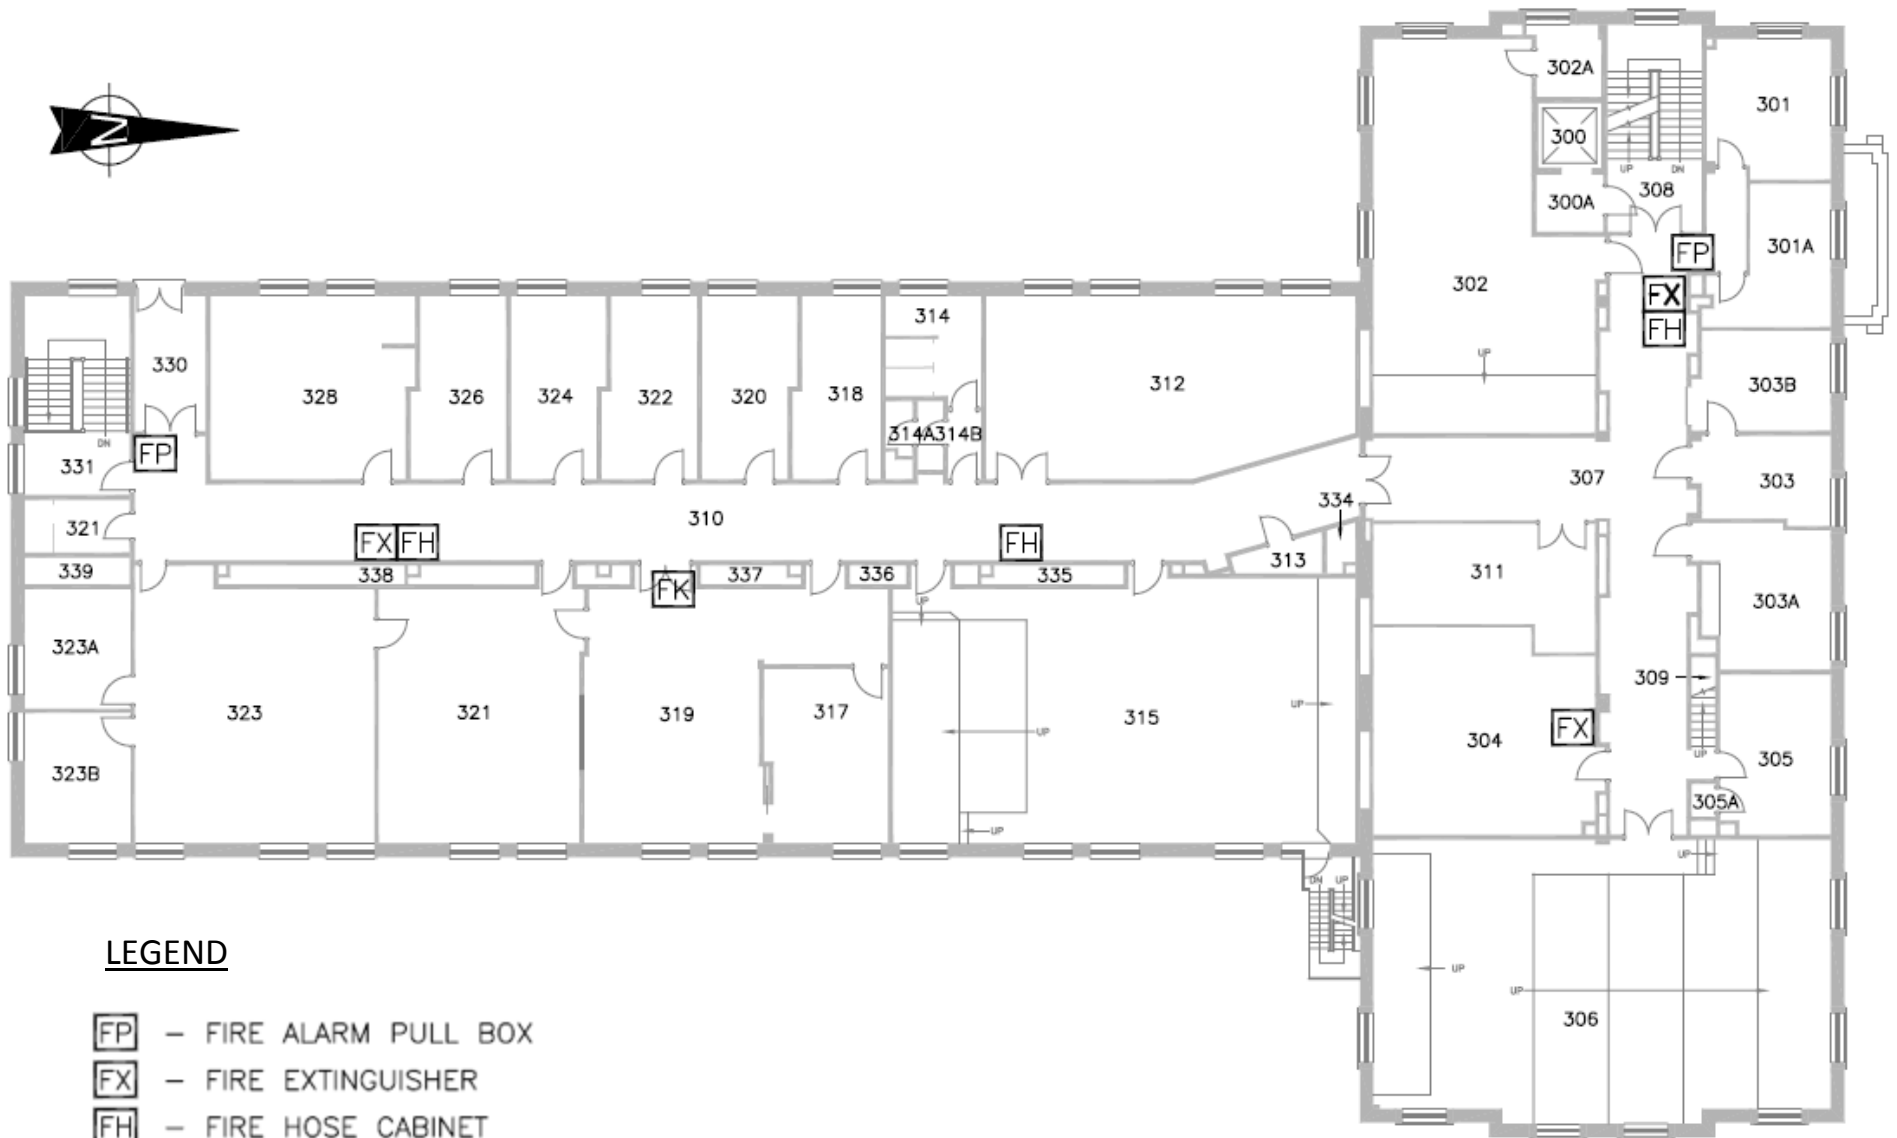

LEGEND

- FP - FIRE ALARM PULL BOX
- FX - FIRE EXTINGUISHER
- FH - FIRE HOSE CABINET
- FK - FIRST AID KIT

SAFETY EQUIPMENT LOCATION PLAN – BASEMENT

LEGEND

- FP - FIRE ALARM PULL BOX
- FX - FIRE EXTINGUISHER
- FH - FIRE HOSE CABINET
- FK - FIRST AID KIT

SAFETY EQUIPMENT LOCATION PLAN – 1ST FLOOR

McLaughlin Hall
Queen's University

LEGEND

-  - FIRE ALARM PULL BOX
-  - FIRE EXTINGUISHER
-  - FIRE HOSE CABINET
-  - FIRST AID KIT

SAFETY EQUIPMENT LOCATION PLAN – 3RD FLOOR

LEGEND

-  - FIRE ALARM PULL BOX
-  - FIRE EXTINGUISHER
-  - FIRE HOSE CABINET
-  - FIRST AID KIT

SAFETY EQUIPMENT LOCATION PLAN – 4TH FLOOR
& PENTHOUSE