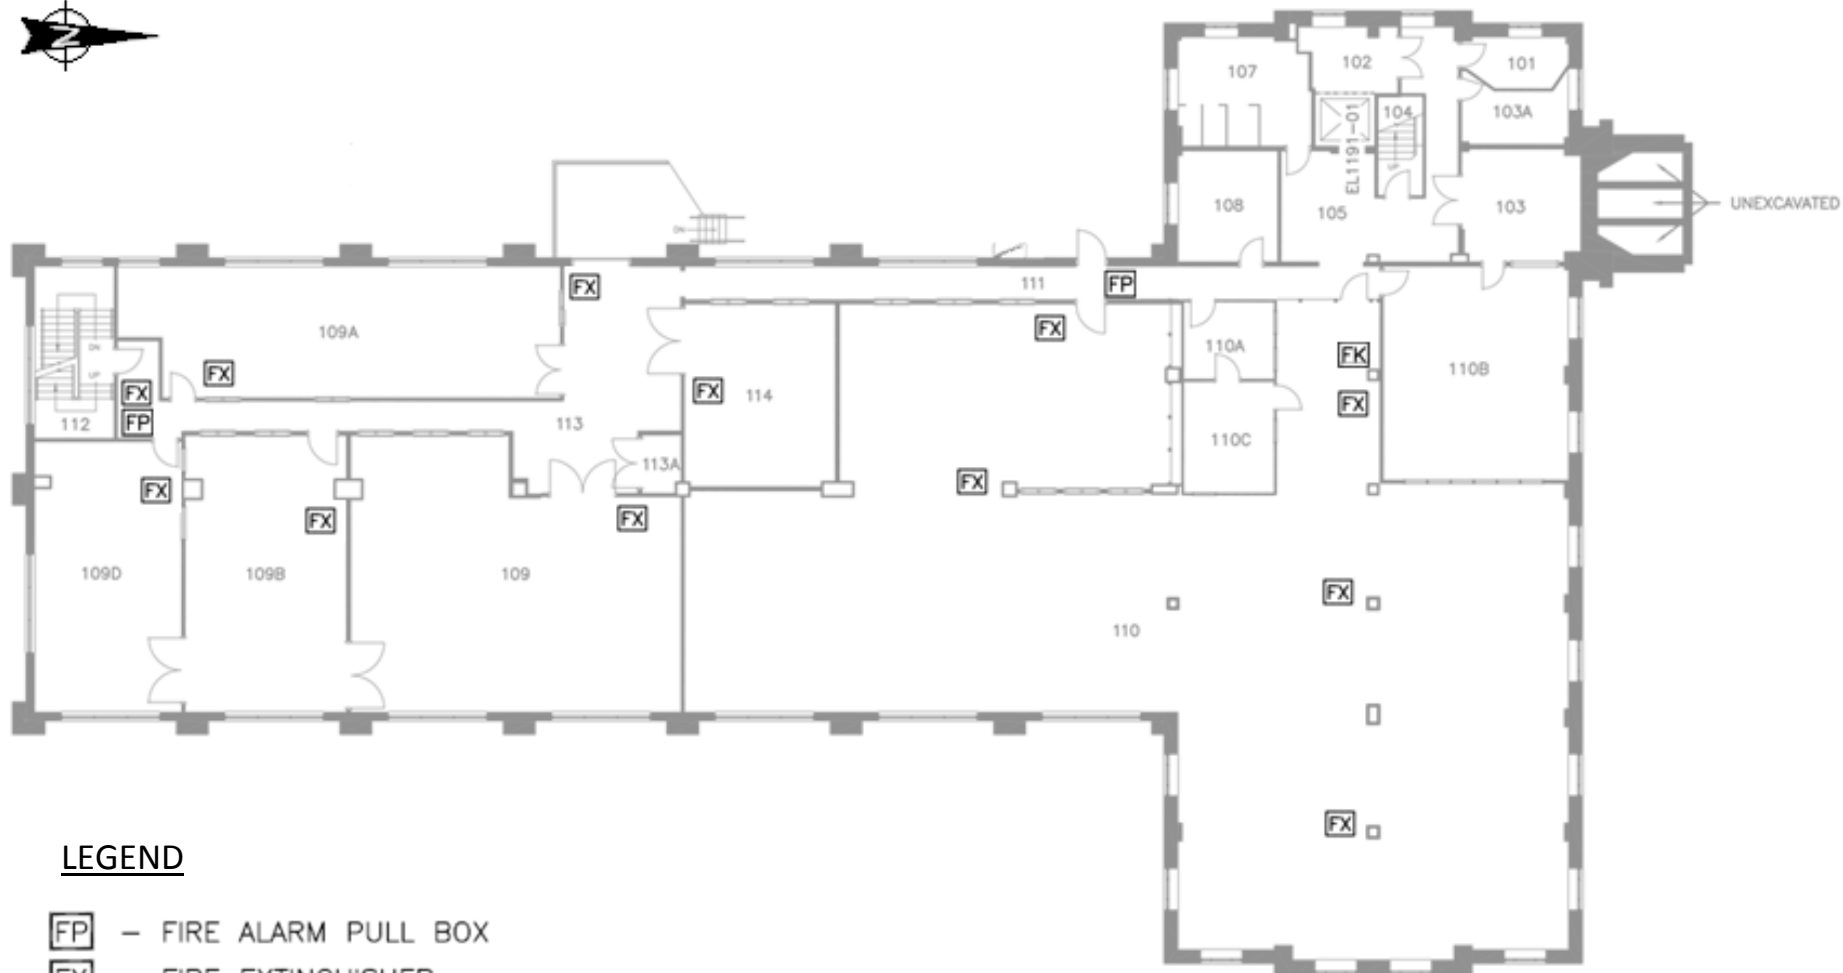

LEGEND

- FP - FIRE ALARM PULL BOX
- FX - FIRE EXTINGUISHER
- FH - FIRE HOSE CABINET
- FK - FIRST AID KIT

SAFETY EQUIPMENT LOCATION PLAN – BASEMENT

LEGEND

- FP - FIRE ALARM PULL BOX
- FX - FIRE EXTINGUISHER
- FH - FIRE HOSE CABINET
- FK - FIRST AID KIT

SAFETY EQUIPMENT LOCATION PLAN – 1ST FLOOR

McLaughlin Hall
Queen's University

LEGEND

-  - FIRE ALARM PULL BOX
-  - FIRE EXTINGUISHER
-  - FIRE HOSE CABINET
-  - FIRST AID KIT

SAFETY EQUIPMENT LOCATION PLAN – 3RD FLOOR

LEGEND

-  - FIRE ALARM PULL BOX
-  - FIRE EXTINGUISHER
-  - FIRE HOSE CABINET
-  - FIRST AID KIT

SAFETY EQUIPMENT LOCATION PLAN – 4TH FLOOR
& PENTHOUSE