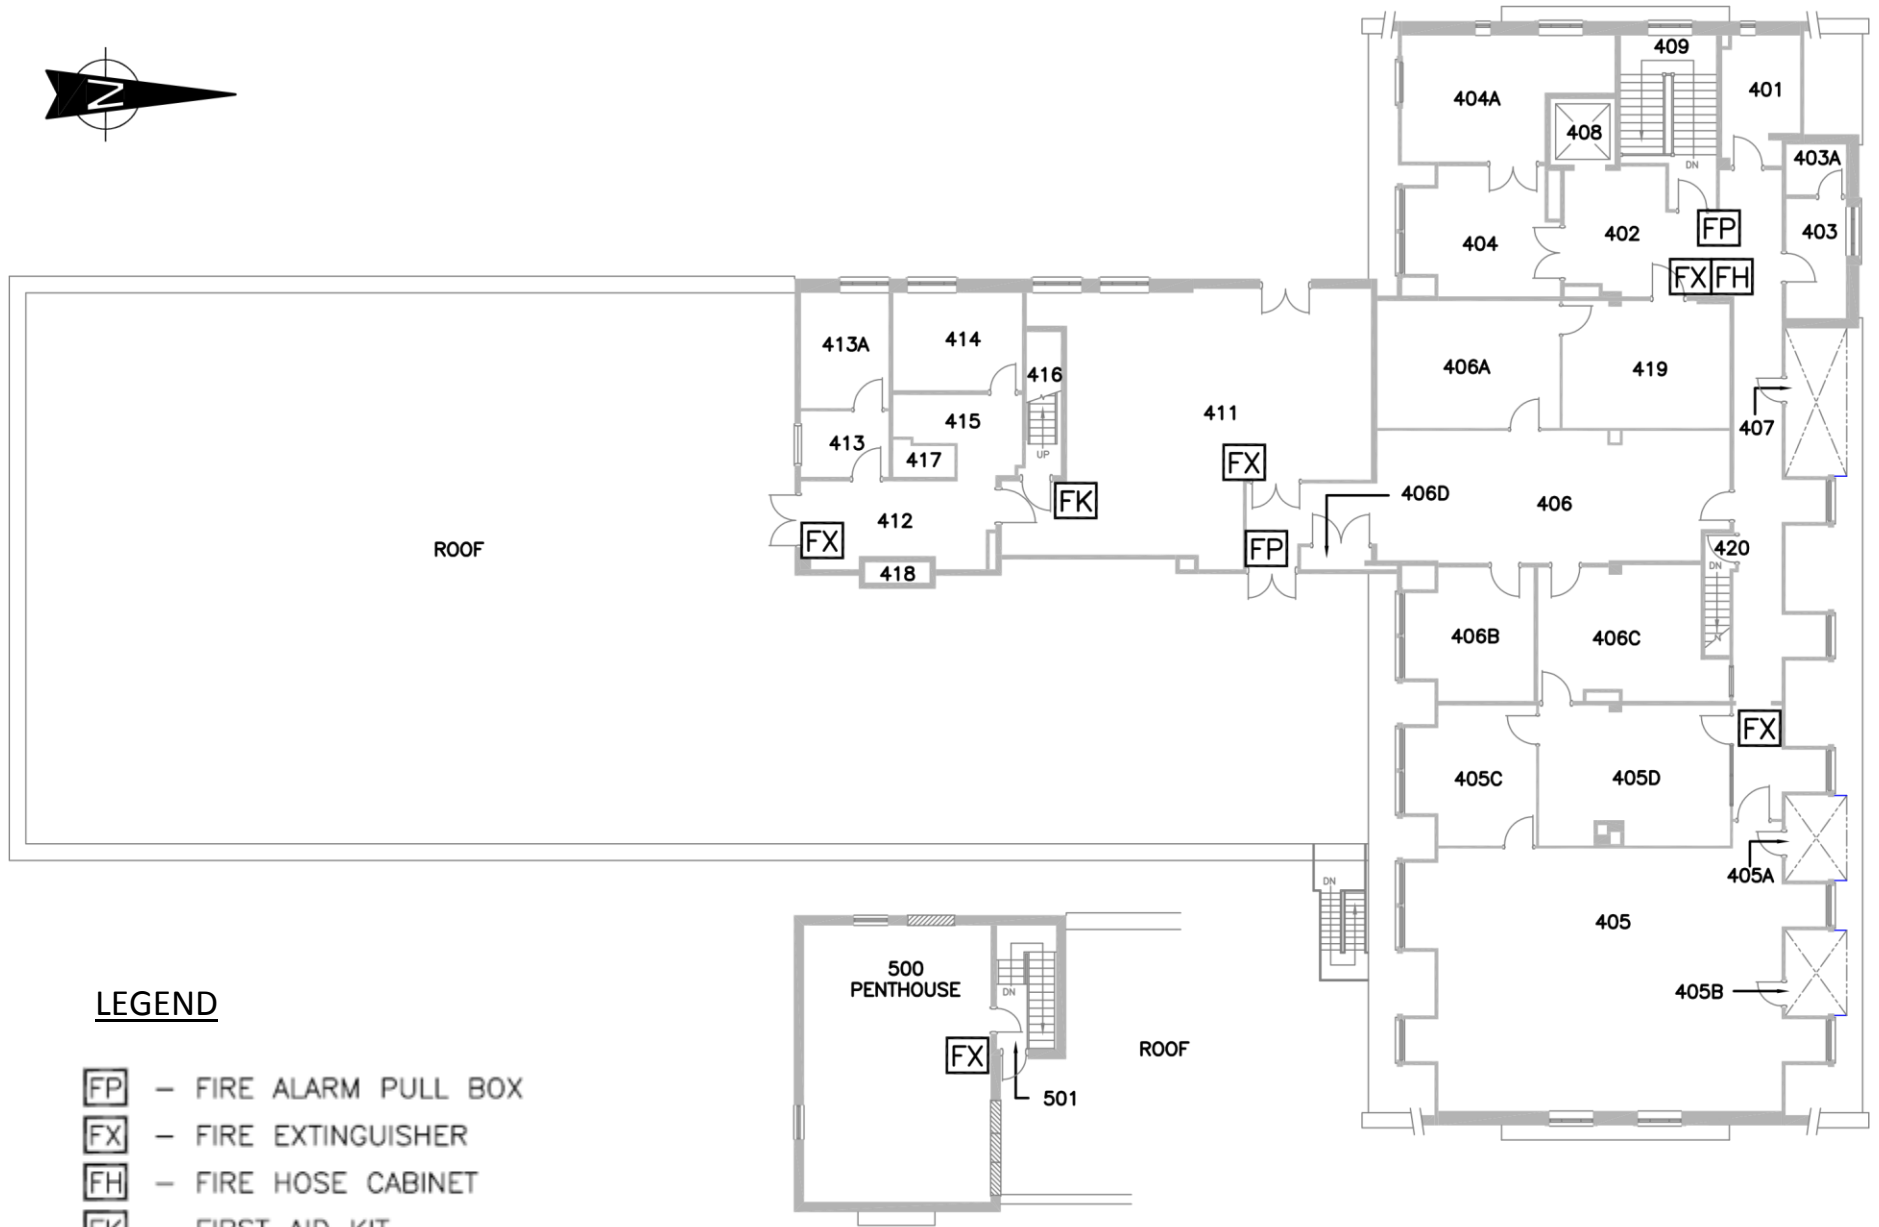

SAFETY EQUIPMENT LOCATION PLAN – 1ST FLOOR

McLaughlin Hall
Queen's University

LEGEND

-  - FIRE ALARM PULL BOX
-  - FIRE EXTINGUISHER
-  - FIRE HOSE CABINET
-  - FIRST AID KIT

SAFETY EQUIPMENT LOCATION PLAN – 3RD FLOOR

LEGEND

-  - FIRE ALARM PULL BOX
-  - FIRE EXTINGUISHER
-  - FIRE HOSE CABINET
-  - FIRST AID KIT

SAFETY EQUIPMENT LOCATION PLAN – 4TH FLOOR
& PENTHOUSE